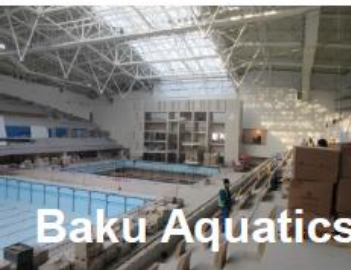

CZECH
OLYMPIC
COMMITTEE

NOC Open day

Progress in pictures

National Stadium

Ceremonies Rehearsal Compound

Baku Aquatics Centre

European Games Park

Aktivity ČOV - KVV