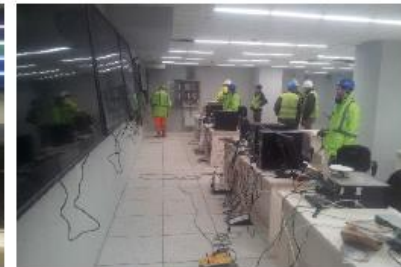

CZECH
OLYMPIC
COMMITTEE

NOC Open day

Progress in pictures

National Stadium

Ceremonies Rehearsal Compound

Baku Aquatics Centre

European Games Park

Aktivity ČOV - KVV